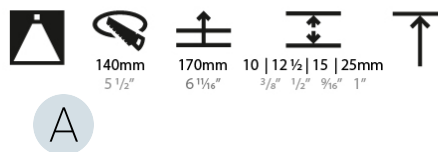

ELECTRICAL

Lamp Type: LED (Zhaga Standard)
Input Wattage (W): 28
Total Output Wattage (W): 26.4
Dimming: Tri-Mode (Non-Dimming and Phase Dimming (120Vac only) and 0-10V Dimming)
Driver Included: No
Driver Location: Recessed Housing
Driver Type: Constant Current - Universal
Driver Class: Class 2
Housing: See components
Input Voltage (V): 120 - 277
Constant Current (MA): 700

LED

Number of LEDs: 1
Color Temperature (°K): 2700 / 3000 / 3500 / 4000
Max. Delivered Lumen (lm): 2156 / 2244 / 2377 / 2425
Nominal Lumen (lm): 2909 / 3028 / 3208 / 2373
CRI: >90 CRI
Lamp Life (hrs): 50000
Upon Request: RGB-W Tunable White Special Color Temperature Special LED

OPTICAL

Reflector°: 18 / 34
Optic°: Lens Pack - No Lens / Linear Spread Lens / Honeycomb / Spread Lens
Adjustability: Fixed
Upon Request: Special Beam Angles

RATINGS AND CERTIFICATIONS

382, F 416-247-9319, www.zaneen.com
Certified and Compliant for North American Standards at the end of the existing Model #. For assistance on 'custom' specifications, contact zteam@zaneen.com.
In a constant effort to supply the best product, we reserve the right to change specifications or materials without notice. The most recent specification sheets are found at zaneen.com
IP rating: IP20