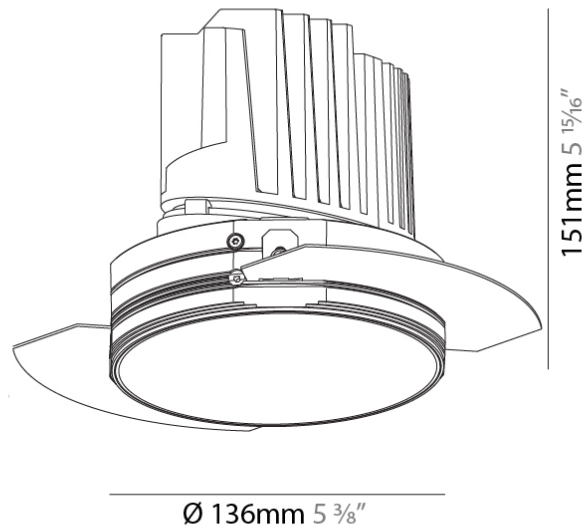

ELECTRICAL

Lamp Type: LED (Zhaga Standard)
Input Wattage (W): 28
Total Output Wattage (W): 26.4
Dimming: Tri-Mode (Non-Dimming and Phase Dimming (120Vac only) and 0-10V Dimming)
Driver Included: No
Driver Location: Recessed Housing
Driver Type: Constant Current - Universal
Driver Class: Class 2
Housing: See components
Input Voltage (V): 120 - 277
Constant Current (MA): 700

LED

Number of LEDs: 1
Color Temperature (°K): 2700 / 3000 / 3500 / 4000
Max. Delivered Lumen (lm): 2156 / 2244 / 2377 / 2425
Nominal Lumen (lm): 2909 / 3028 / 3208 / 2373
CRI: >90 CRI
Lamp Life (hrs): 50000
Upon Request: RGB-W Tunable White Special Color Temperature Special LED

OPTICAL

Reflector°: 18 / 34
Optic°: Lens Pack - No Lens / Linear Spread Lens / Honeycomb / Spread Lens
Adjustability: Fixed
Upon Request: Special Beam Angles

RATINGS AND CERTIFICATIONS

382, F 416-247-9319, www.zaneen.com
Certified and Compliant for North American Standards at the end of the existing Model #. For assistance on 'custom' specifications, contact zteam@zaneen.com.
In a constant effort to supply the best product, we reserve the right to change specifications or materials without notice. The most recent specification sheets are found at zaneen.com
IP rating: IP20